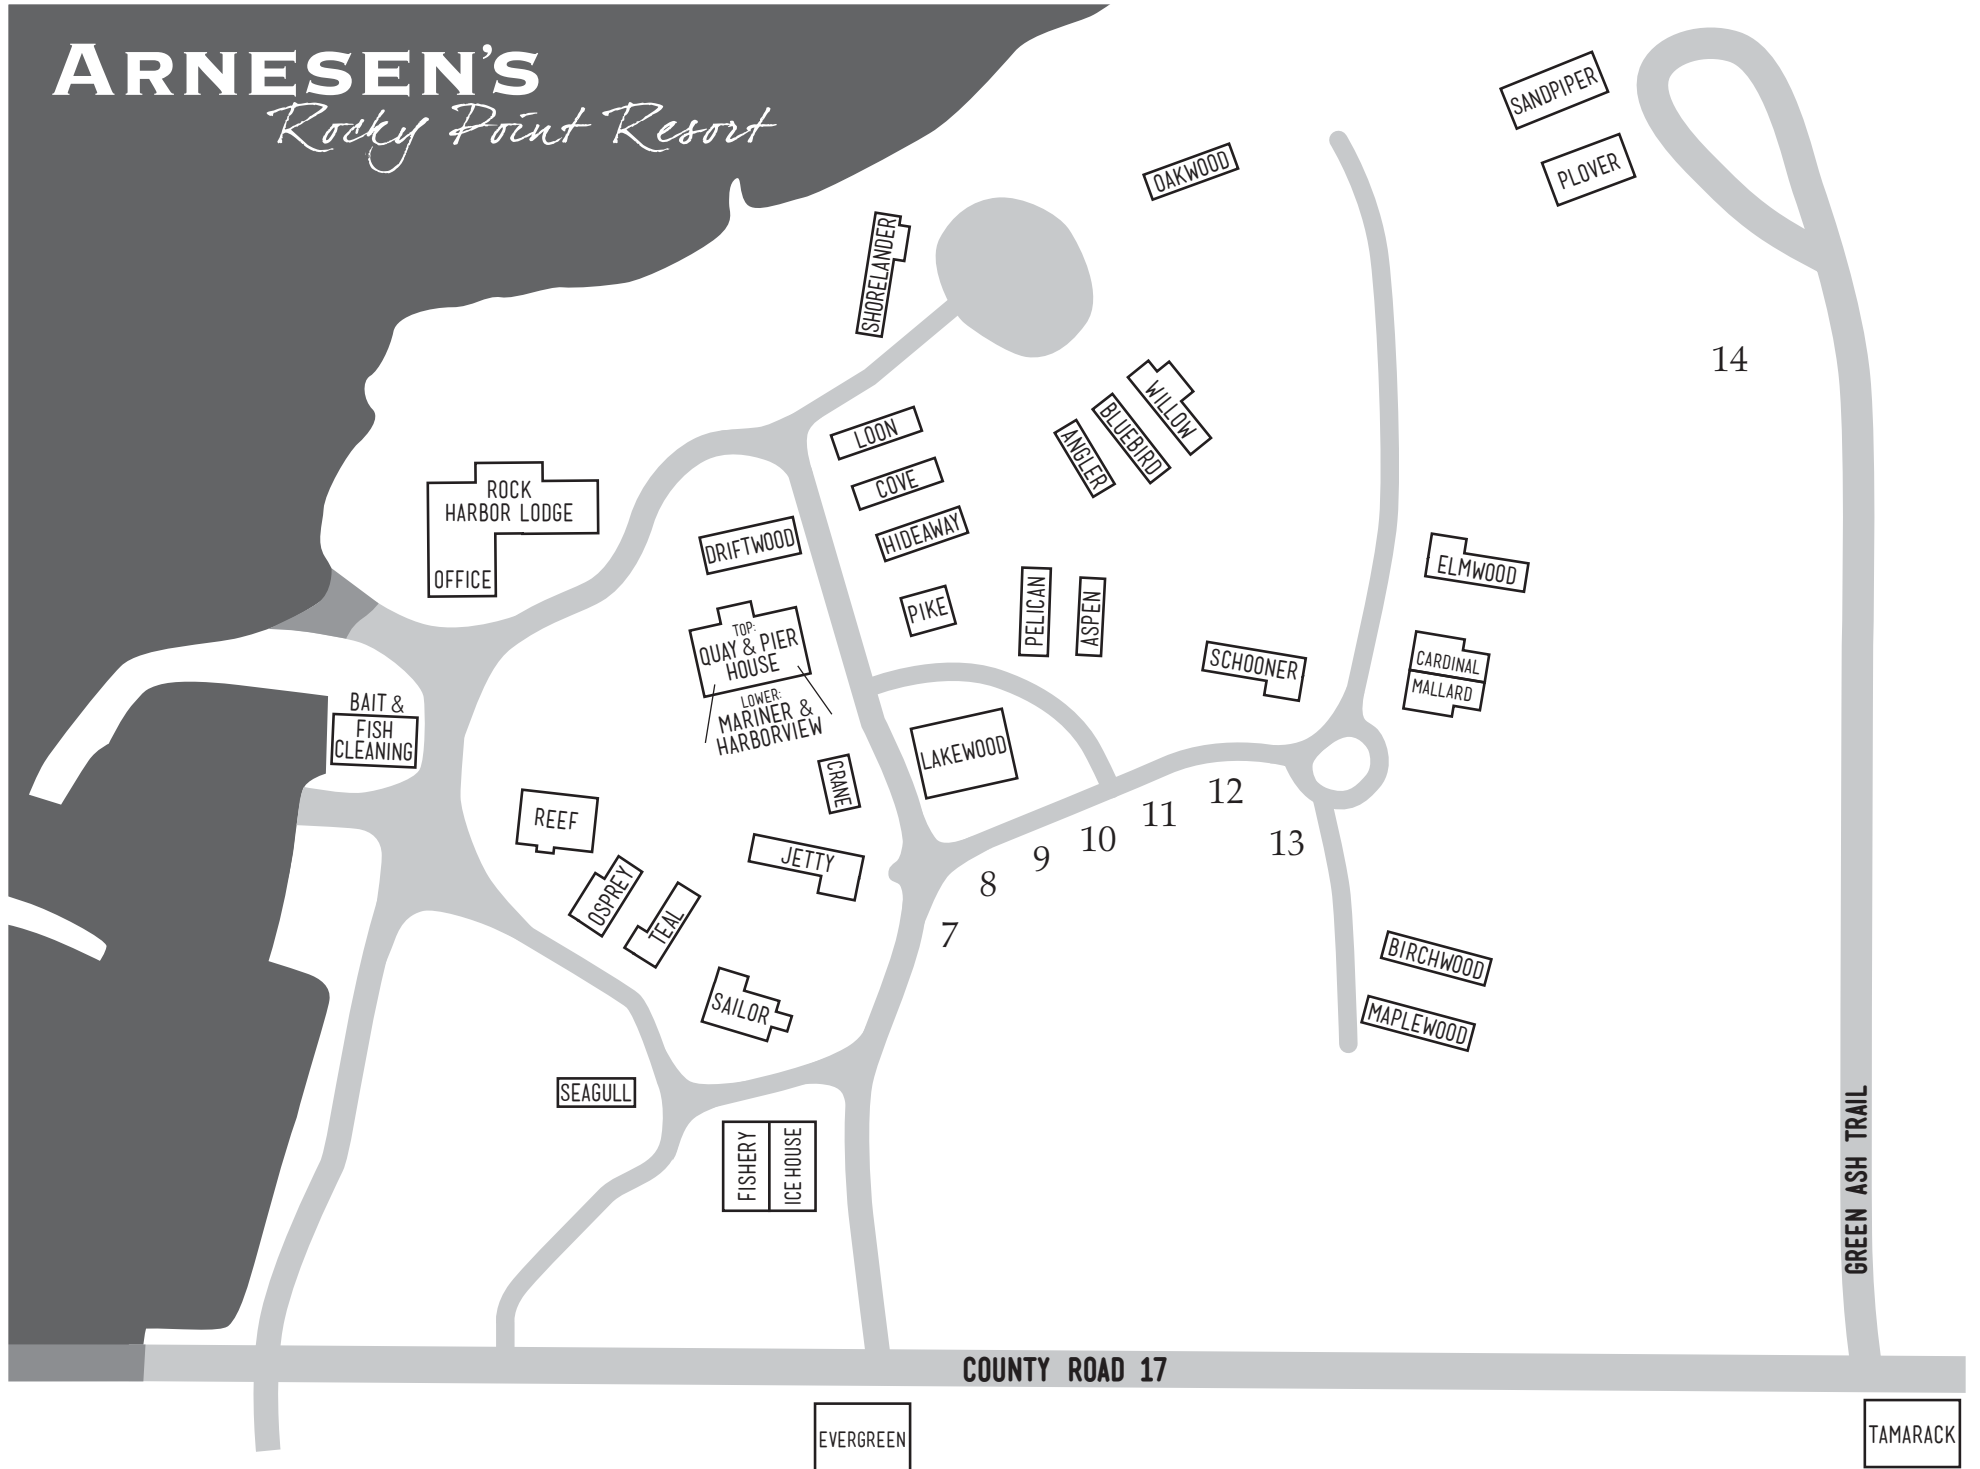

ARNESEN'S

Rocky Point Resort

COUNTY ROAD 17

EVERGREEN

TAMARACK

GREEN ASH TRAIL