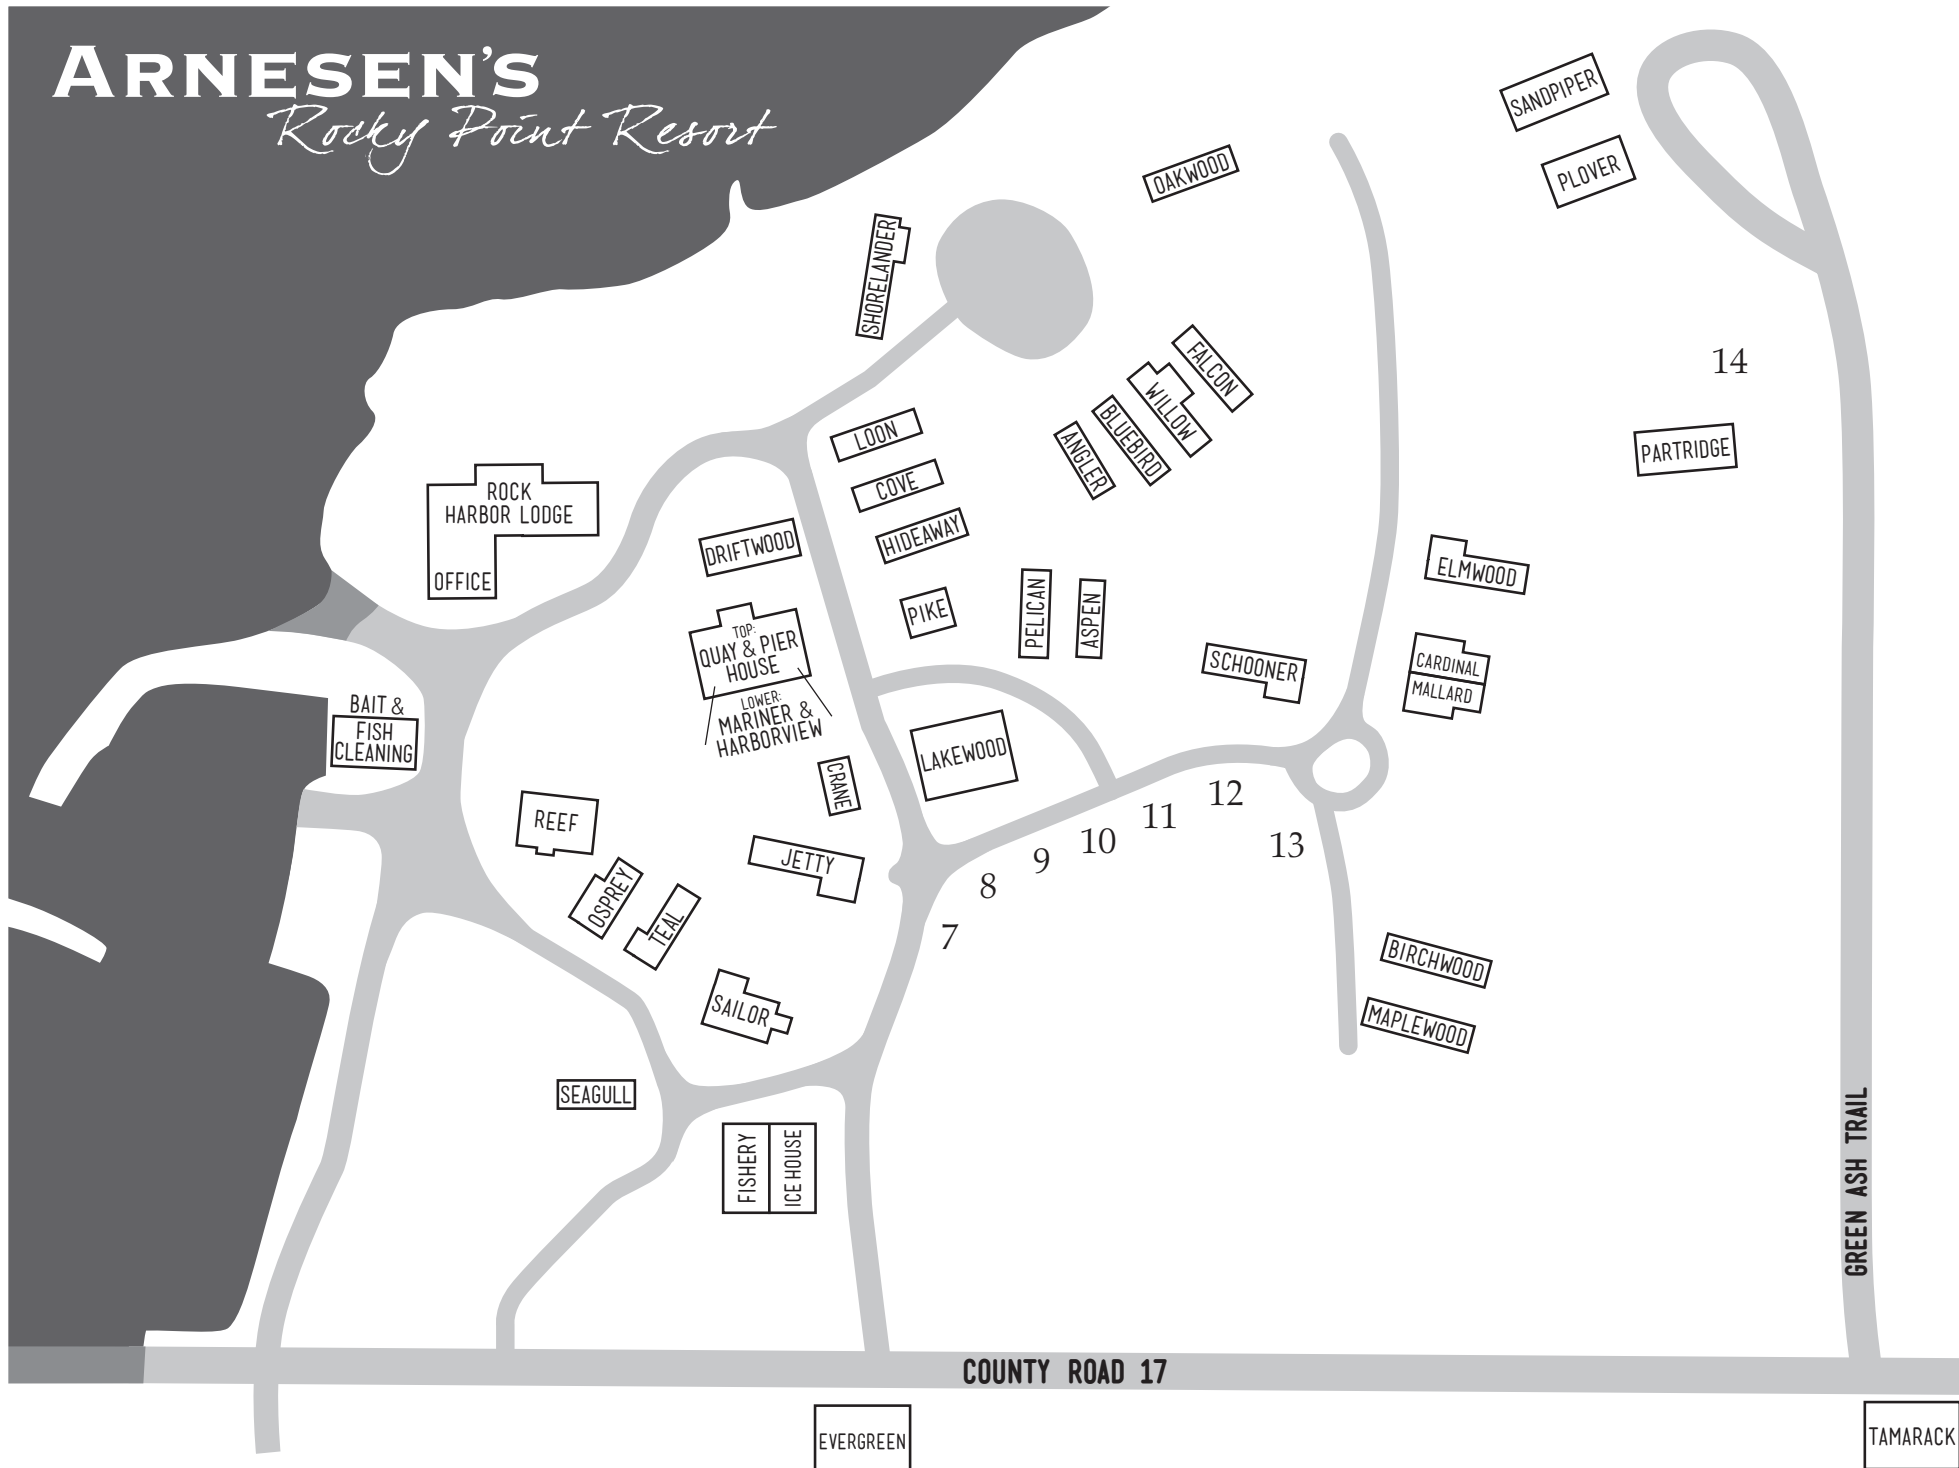

ARNESEN'S

Rocky Point Resort

COUNTY ROAD 17

EVERGREEN

TAMARACK

GREEN ASH TRAIL