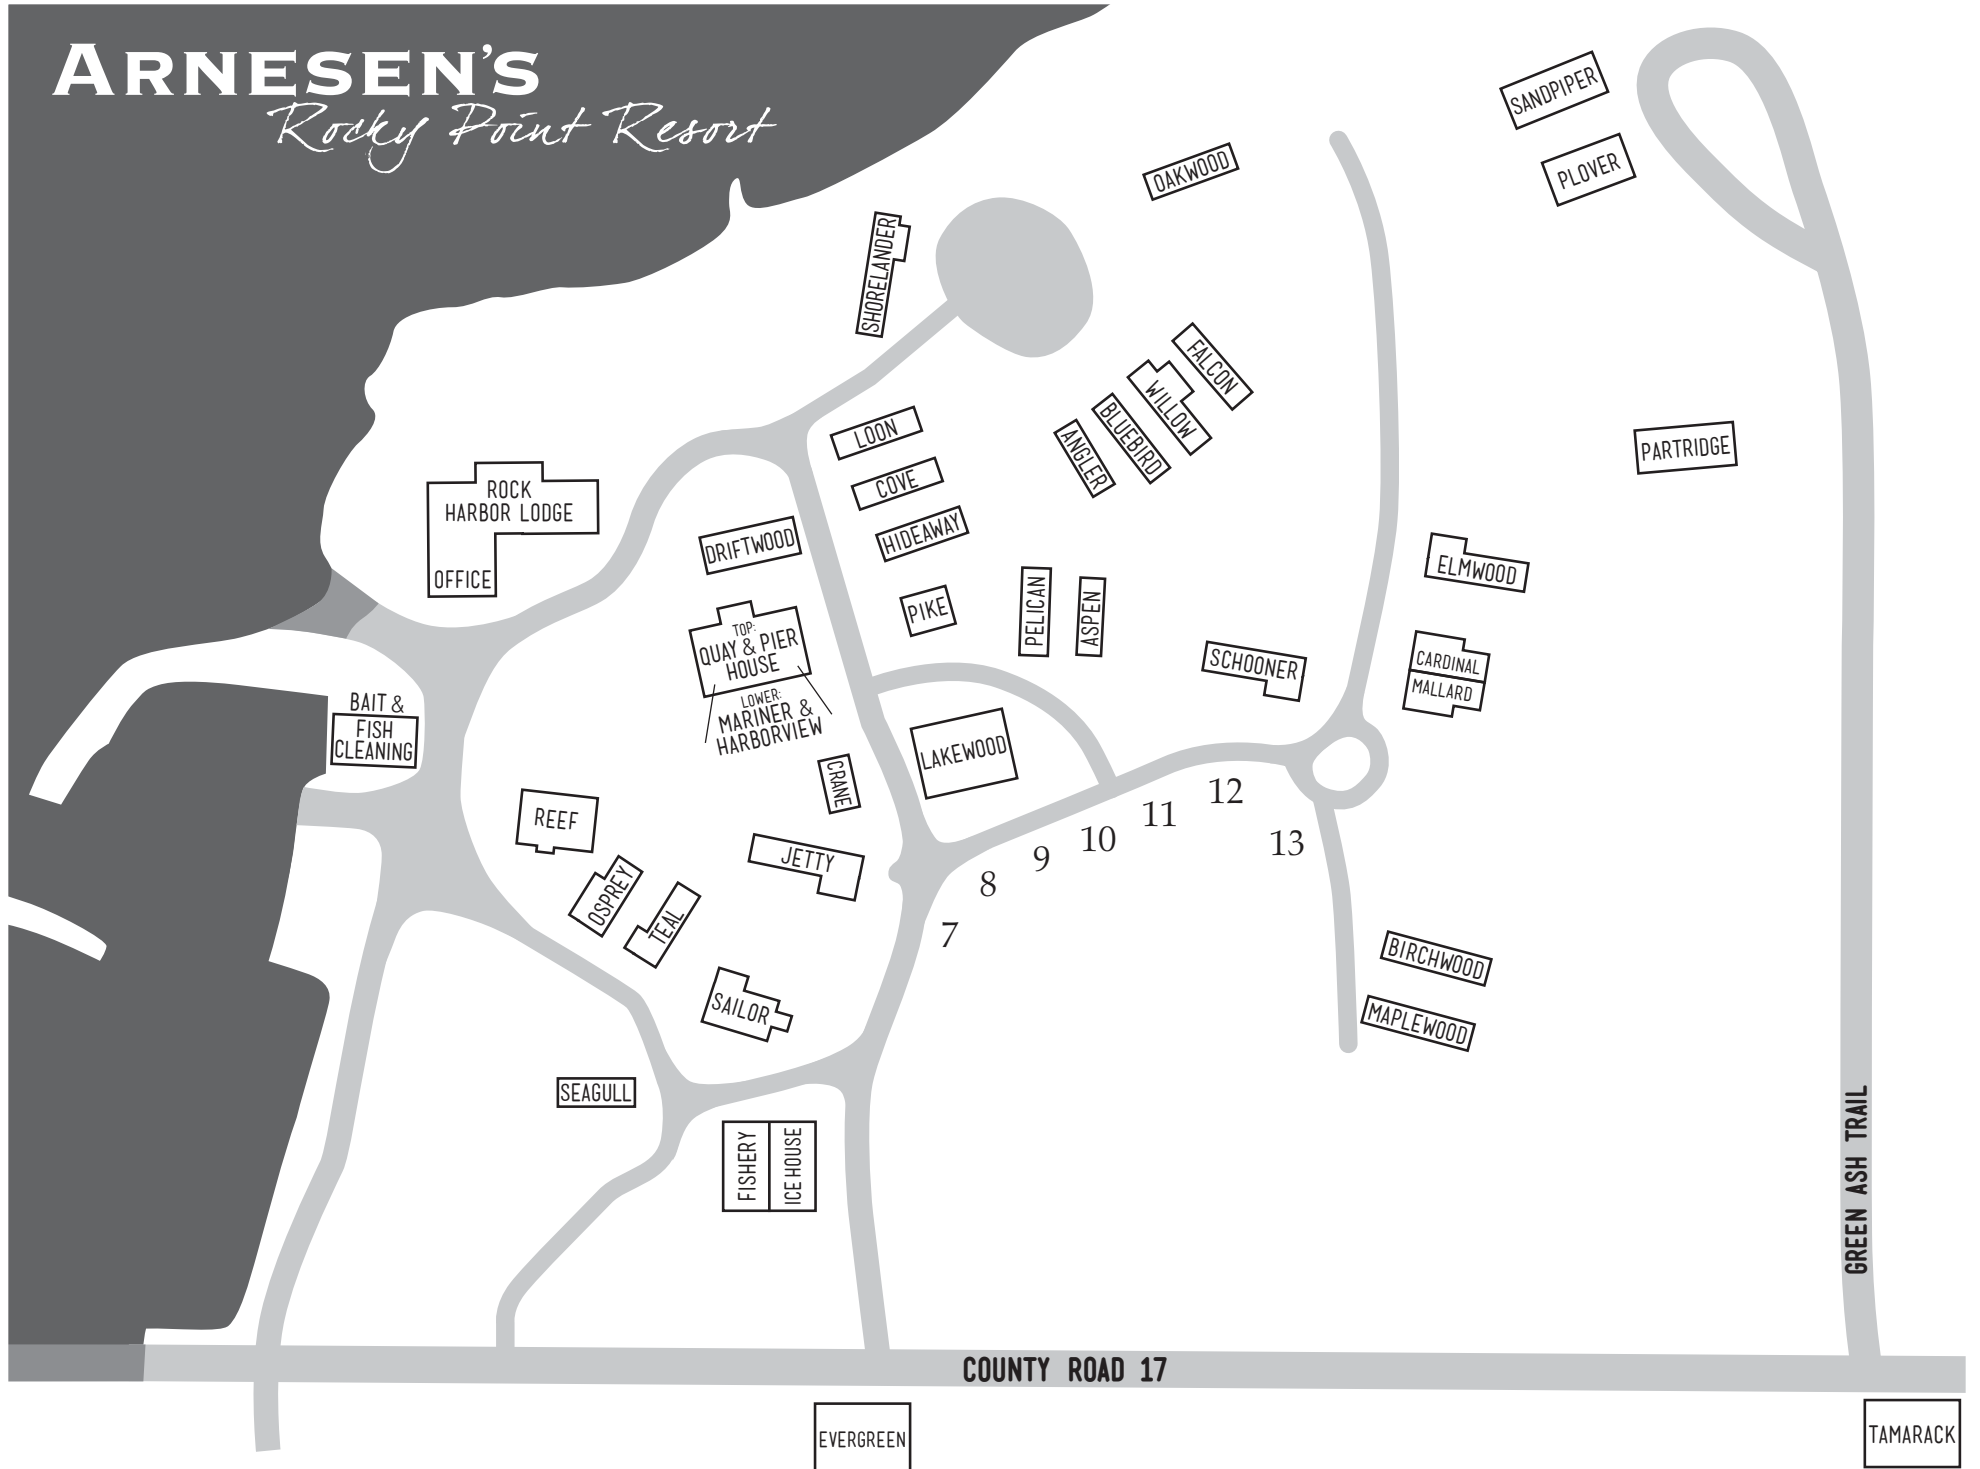

# ARNESEN'S

*Rocky Point Resort*

COUNTY ROAD 17

EVERGREEN

TAMARACK

GREEN ASH TRAIL